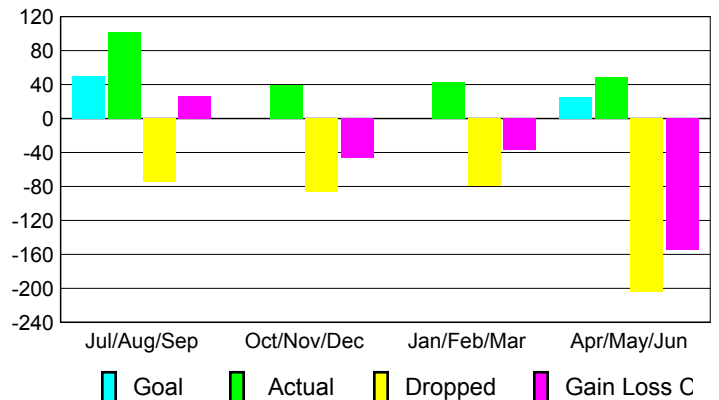

Membership Results 2009-2010

Goal, New, Dropped, Gain/Loss