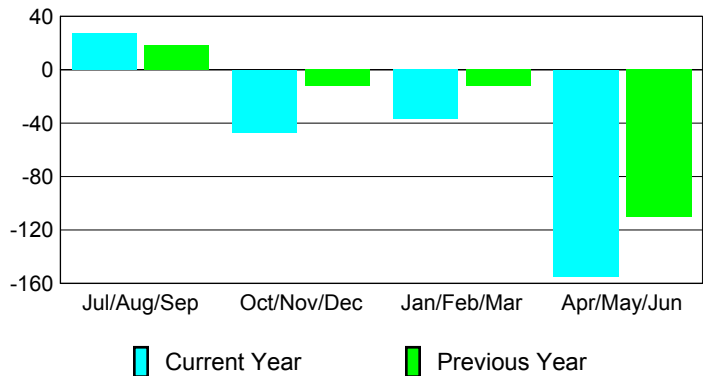

Comparison of Membership Gain/Loss

Current Year Compared to the Previous Year