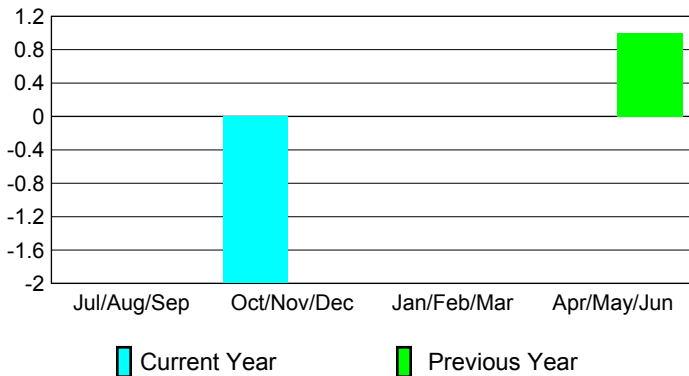

2009-2010 GMT Quarterly Report for District (or Undistricted) **District 336 C**

GMT: **Junichi Takata**

Location: **JAPAN**

GMT CA: **5**

CLUBS

Club Results 2009-2010

Clubs 2008-2009

Month	New Club	Actual New	Actual Dropped	Gain/Loss of	Gain/Loss of
	Goal	New Clubs	Dropped Clubs	Clubs	Clubs
Jul/Aug/Sep	0	0	0	0	0
Oct/Nov/Dec	0	0	-2	-2	0
Jan/Feb/Mar	0	0	0	0	0
Apr/May/June	1	0	0	0	1
Totals	1	0	-2	-2	1

Club Results 2009-2010

Goal, New, Dropped, Gain/Loss

Comparison of Club Gain/Loss

Current Year Compared to the Previous Year

YTD Status Quo Clubs 2009-2010

Status Quo Clubs Compared to Status Quo Members

MEMBERSHIP