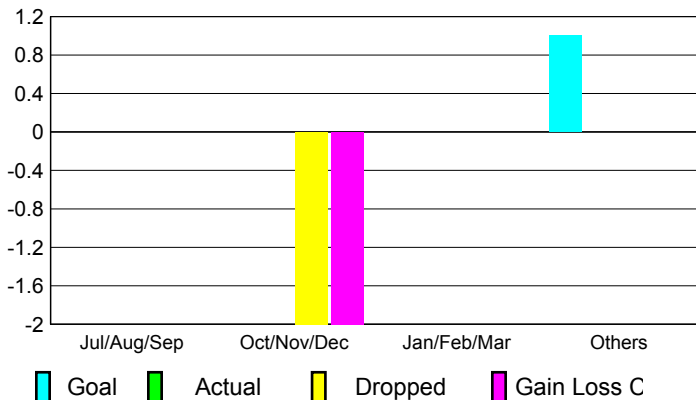

2009-2010 GMT Quarterly Report for District (or Undistricted) **District 336 C**

GMT: **Junichi Takata**

Location: **JAPAN**

GMT CA: **5**

CLUBS

Club Results 2009-2010

Clubs 2008-2009

Month	New Club	Actual New	Actual Dropped	Gain/Loss of	Gain/Loss of
	Goal	New Clubs	Dropped Clubs	Clubs	Clubs
Jul/Aug/Sep	0	0	0	0	0
Oct/Nov/Dec	0	0	-2	-2	0
Jan/Feb/Mar	0	0	0	0	0
Apr/May/June	1	0	0	0	1
Totals	1	0	-2	-2	1

Club Results 2009-2010

Goal, New, Dropped, Gain/Loss

Comparison of Club Gain/Loss

Current Year Compared to the Previous Year

YTD Status Quo Clubs 2009-2010

Status Quo Clubs Compared to Status Quo Members

MEMBERSHIP

Membership Results 2009-2010

Membership 2008-2009

Month	Net Memb	Actual New	Actual Dropped	Gain/Loss of	Gain/Loss of
	Goal	New Memb	Dropped Memb	Memb	Memb
Jul/Aug/Sep	50	102	-75	27	18
Oct/Nov/Dec	0	40	-87	-47	-12
Jan/Feb/Mar	0	43	-80	-37	-12
Apr/May/June	25	49	-204	-155	-110
Totals	75	234	-446	-212	-116